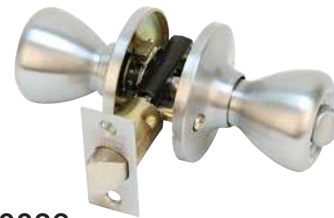

Privacy/Bedroom Lockset Brushed Nickel

Cerradura de dormitorio niquelada

#40032