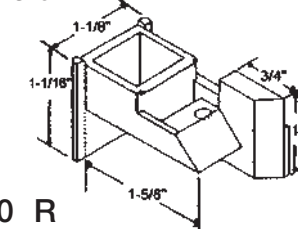

Sash Guide

Tope de ventana

Left Hand Shown

#49390 R
#49921 L